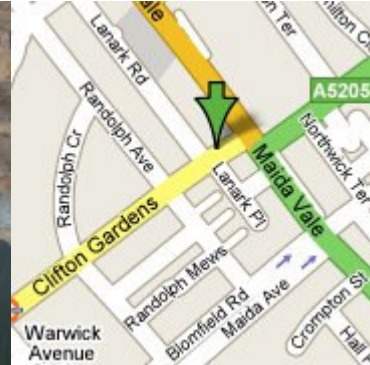

Village Vet

EMERGENCY
0870 8734576

24
HOUR

Jason Way

BVetMed, CertSAM, MRCVS

Maida Vale

Maida Vale Village Vet is the new face of Tom the Cat Place here in Maida Vale. As well as continuing to provide the highest levels of veterinary care for our feline patients, we now look after dogs, rabbits and small pets too! We are a warm and personable practice with very experienced staff, utilising the latest in veterinary technology. Together we are committed to maintaining the health and welfare of your pet.